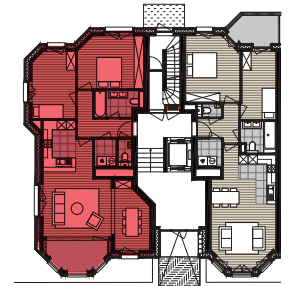

TOUR & TAXIS

NEWPORT

0.1

Floor: 0

Bedrooms: 2

Gross living area:
98.6 m²

Gross terrace: 8.5 m²

East

nextensa · 

Sanitary fixtures and measurements on plans are for reference only. Furniture is not included.

Version Feb 2022

PARK LANE