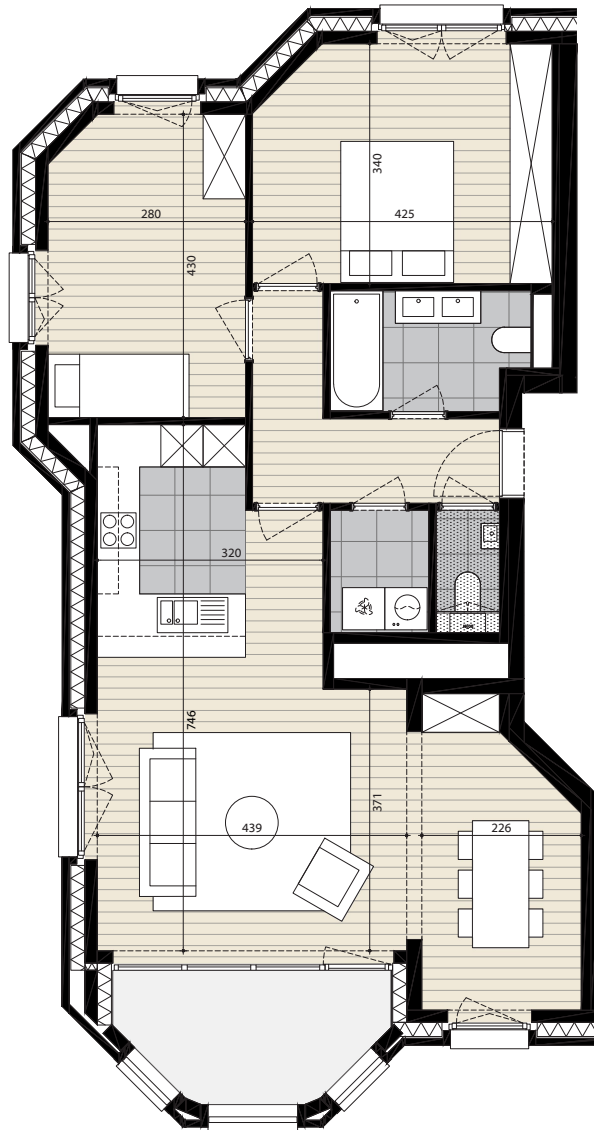

TOUR & TAXIS

NEWPORT

0.1

Floor: 0

Bedrooms: 2

Gross living area:
98.6 m²

Gross terrace: 8.5 m²

East

nextensa · 

Sanitary fixtures and measurements on plans are for reference only. Furniture is not included.

Version Feb 2022

PARK LANE